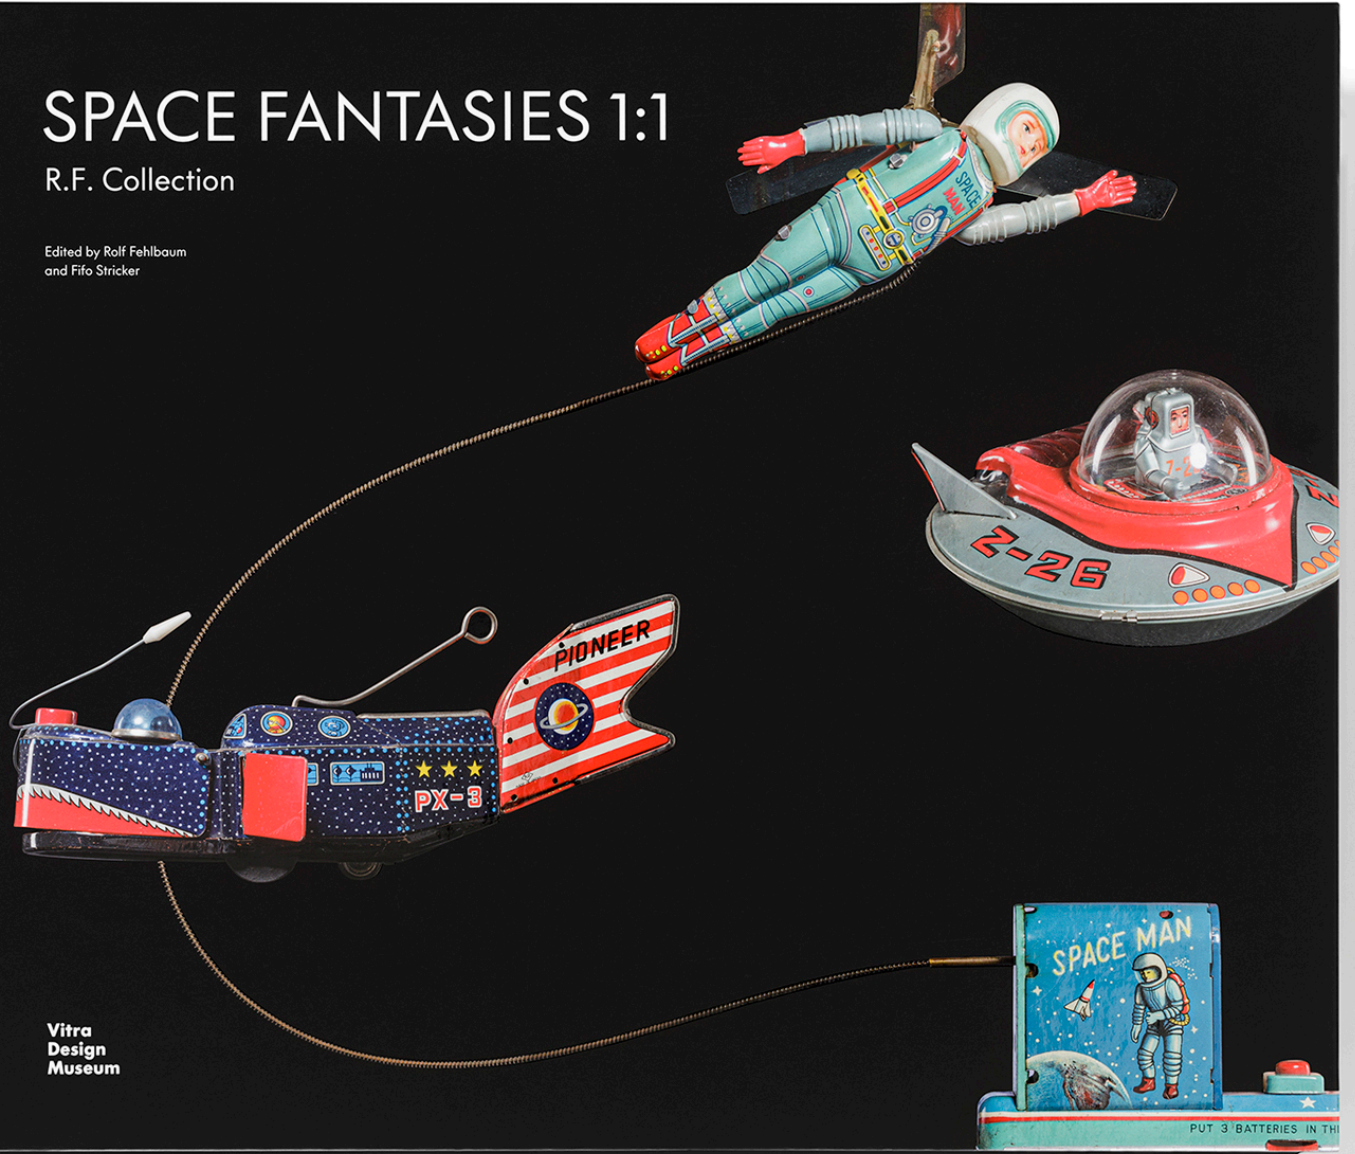

SPACE FANTASIES 1:1

R.F. Collection

Edited by Rolf Fehlbaum
and Ffio Stricker

Vitra
Design
Museum

PUT 3 BATTERIES IN THE